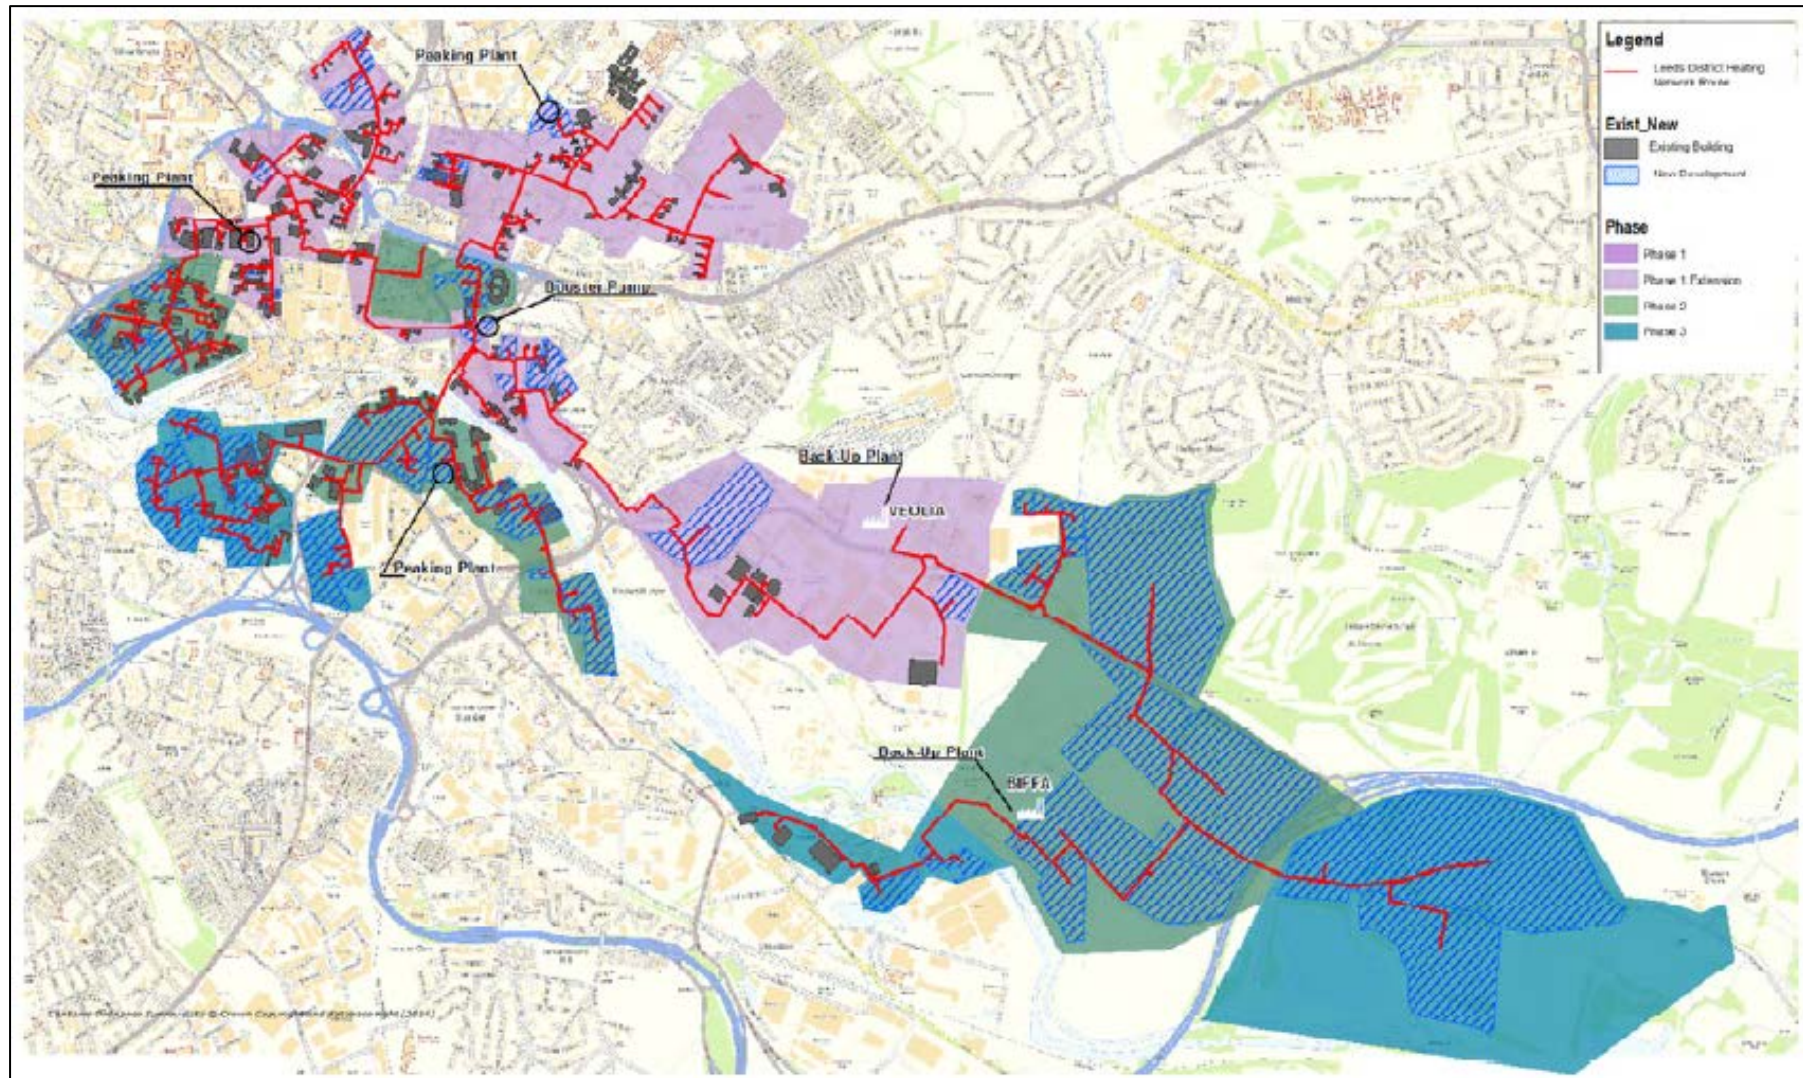

# MAP 6 - PROPOSED HEAT NETWORK IN THE CITY CENTRE AND AVL (INDICATIVE)

Source: Leeds City Centre & Aire Valley Decentralised Energy Masterplan (Ramboll & Carbon Trust, September 2014)